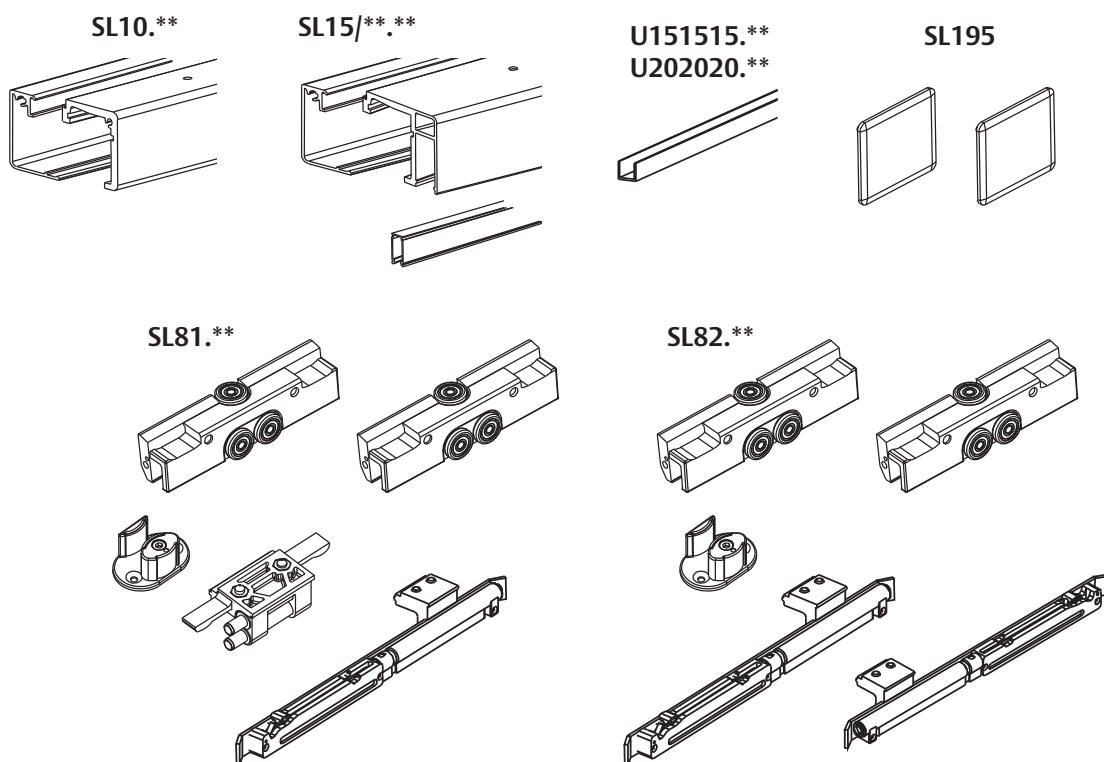

Laqué Blanc
Lacquered white

Rail + capot coulissant SLICE <i>Rail and cover SLICE</i>	SL10.12	SL10.36	SL10.51
Rail + capot coulissant SLICE et volume fixe ep. 8 et 10 mm <i>Rail and cover SLICE and fixed panels, for 8 and 10 mm glass</i>	SL15/10.12	SL15/10.36	SL15/10.51
Rail + capot coulissant SLICE et volume fixe ep. 12 mm <i>Rail and cover SLICE and fixed panels, for 12 mm glass</i>	SL15/12.12	SL15/12.36	SL15/12.51
Profil U 15x15x15x2 pour volume fixe ep. 8mm <i>U-profile 15x15x15x2 for fixed panels, for 8 mm glass</i>	U151515.12	U151515.36	U151515.51
Profil U 20x20x20x2 pour volume fixe ep. 10 et 12mm <i>U-profile 20x20x20x2 for fixed panels, for 10 and 12 mm glass</i>	U202020.12	U202020.36	U202020.51

Kit Chariots / Trolley Kit

kit de 2 chariots avec pince, 1 guide au sol, 1 amortisseur Automove et 1 butée. <i>Kit of 2 glass clamping trolley with 1 floor guide, 1 Automove and 1 stop.</i>	SL81.99
kit de 2 chariots avec pince, 1 guide au sol, 2 amortisseurs Automove. <i>Kit of 2 glass clamping trolley with 1 floor guide, 2 Automoves.</i>	SL82.99
Guide au sol réglable pour verre 8/10 mm <i>Adjustable floor guide for 8/10 mm glass</i>	SL600.99

Poignées, boutons, serrures : voir page accessoires / *Handles, knobs, locks : see page accessories*

Paire d'embouts / End covers

Argent métallisé
Metallic silver

Effet INOX
Stainless steel effect

Laqué Blanc
Lacquered white

Paire d'embouts pour rail SL10. <i>Set of 2 end covers for rail SL10.</i>	SL195.12	SL195.36	SL195.51