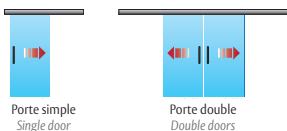

Porte simple
Single door

Porte double
Double doors